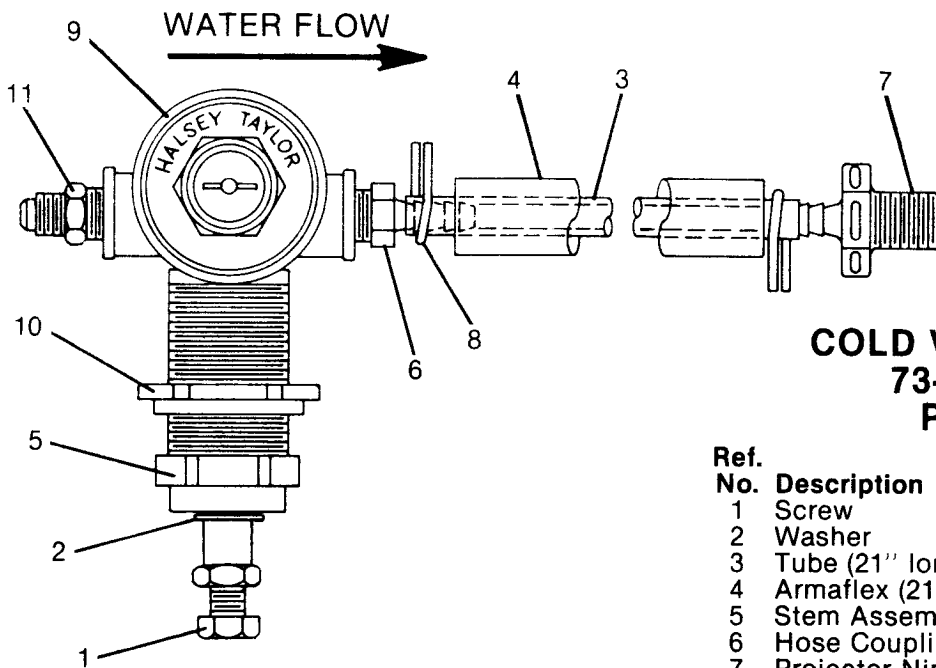

UNIVERSAL COLD WATER LINES

Cold Water Line
No. 73-14800-51-550
REPLACES:
60-08045-51-550
60-08049-51-550
60-08110-51-550
60-08343-51-550
60-14531-51-550

COLD WATER LINE NO. 73-14800-51-550 PARTS LIST

Ref. No.	Description	Qty.	Part No.
1	Screw	1	11-00742-43-890
2	Washer	1	11-01137-08-550
3	Tube (21" long)	1	40-14171-31-660
4	Armaflex (21" long)	1	40-14172-40-560
5	Stem Assembly	1	60-14202-51-550
6	Hose Coupling	1	10-14222-31-550
7	Projector Nipple	1	10-14224-31-550
8	Hose Clamp	2	10-14225-43-550
9	Valve Body Assembly	1	60-14549-51-550
10	Valve Nut	1	10-14550-31-560
11	Male Connector	1	16-14554-08-550
★	Projector Gasket	2	10-03227-40-560

★ Not Shown

Cold Water Line
No. 73-14801-51-550
REPLACES:
60-08111-51-550
60-10331-51-550
60-14339-51-550

COLD WATER LINE NO. 73-14801-51-550 PARTS LIST

Ref. No.	Description	Qty.	Part No.
1	Screw	1	11-00742-43-890
2	Washer	1	11-01137-08-550
3	Tube (21" long)	1	40-14171-31-660
4	Armaflex (21" long)	1	40-14172-40-560
5	Stem Assembly	1	60-14202-51-550
6	Hose Coupling	1	10-14222-31-550
7	Projector Nipple	1	10-14224-31-550
8	Hose Clamp	2	10-14225-43-550
9	Valve Body Assembly	1	60-14240-51-550
10	Valve Nut	1	10-14550-31-560
11	Male Connector	1	16-14554-08-550
★	Projector Gasket	2	10-03227-40-560