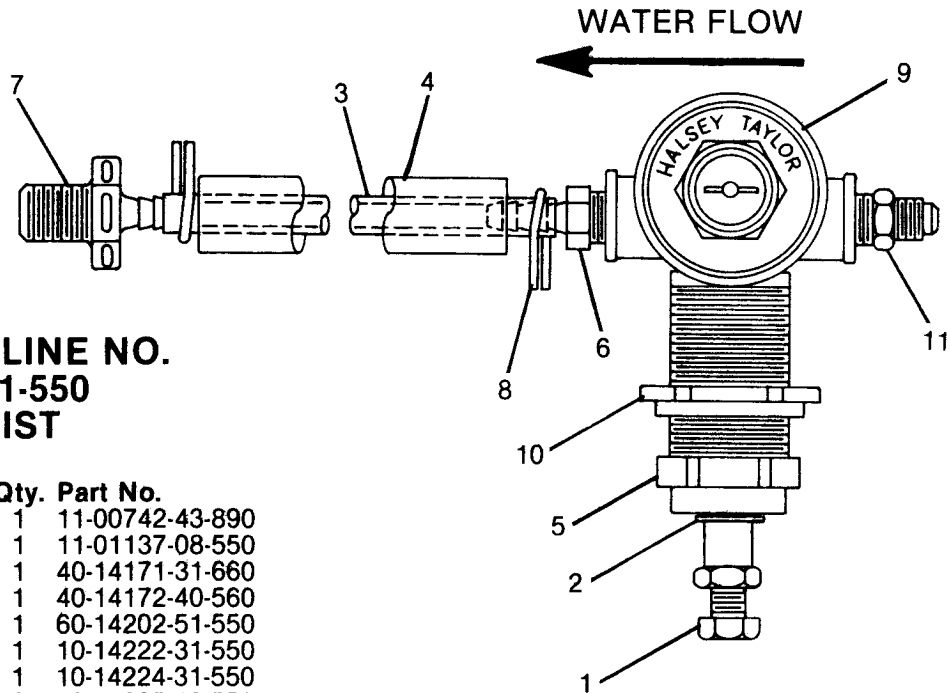

UNIVERSAL COLD WATER LINES

Cold Water Line
No. 73-14800-51-550
REPLACES:
60-08045-51-550
60-08049-51-550
60-08110-51-550
60-08343-51-550
60-14531-51-550

COLD WATER LINE NO. 73-14800-51-550 PARTS LIST

Ref. No.	Description	Qty.	Part No.
1	Screw	1	11-00742-43-890
2	Washer	1	11-01137-08-550
3	Tube (21" long)	1	40-14171-31-660
4	Armaflex (21" long)	1	40-14172-40-560
5	Stem Assembly	1	60-14202-51-550
6	Hose Coupling	1	10-14222-31-550
7	Projector Nipple	1	10-14224-31-550
8	Hose Clamp	2	10-14225-43-550
9	Valve Body Assembly	1	60-14549-51-550
10	Valve Nut	1	10-14550-31-560
11	Male Connector	1	16-14554-08-550
★	Projector Gasket	2	10-03227-40-560

★ Not Shown

Cold Water Line
No. 73-14801-51-550
REPLACES:
60-08111-51-550
60-10331-51-550
60-14339-51-550

COLD WATER LINE NO. 73-14801-51-550 PARTS LIST

Ref. No.	Description	Qty.	Part No.
1	Screw	1	11-00742-43-890
2	Washer	1	11-01137-08-550
3	Tube (21" long)	1	40-14171-31-660
4	Armaflex (21" long)	1	40-14172-40-560
5	Stem Assembly	1	60-14202-51-550
6	Hose Coupling	1	10-14222-31-550
7	Projector Nipple	1	10-14224-31-550
8	Hose Clamp	2	10-14225-43-550
9	Valve Body Assembly	1	60-14240-51-550
10	Valve Nut	1	10-14550-31-560
11	Male Connector	1	16-14554-08-550
★	Projector Gasket	2	10-03227-40-560