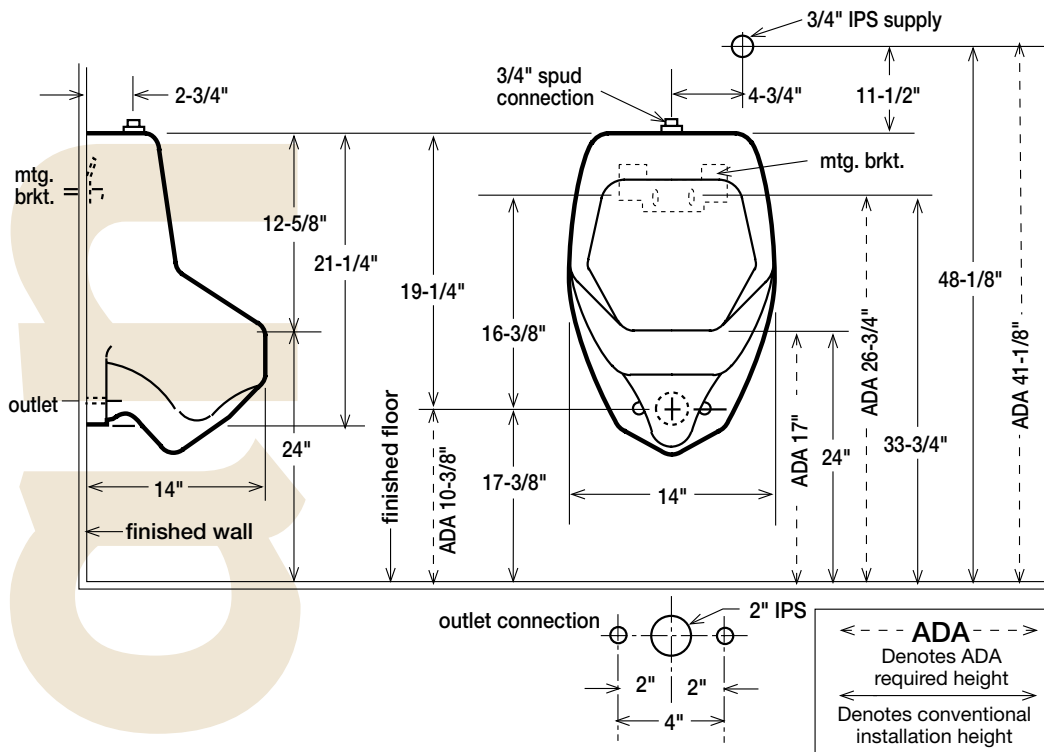

475

Suburban®

ULF, integral trap, siphon jet, vitreous china urinal

Shown in White

Features

- Complies with ADA Requirements for Accessibility
- 14" Depth
- Integral Trap Urinal
- Flushes using 1.0 gpf - 3.8 Lpf, ULF
- When Installed with Mansfield #1075 Torpedo™ Flushometer Valve, the 475's ULF .75 gpf - 2.85 Lpf Capability Exceeds all ULF Code Requirements
- Complete with 3/4" Top Spud
- Limited, Lifetime China Warranty
- Available in White and Standard Color - Bone
- Meets ANSI/ASME A112.19.6-1995 and A112.19.2M-1998
- Meets Canadian Standards Association General Requirements for Ceramic Plumbing Fixtures B45.1-99

Specifications

Order No.	Description	Approx. Wt.
475	Vitreous china integral trap siphon jet ULF urinal. Suitable for a range of flush volumes. Complete with 3/4" top spud, 2" IPS outlet connector and gasket. Concealed mounting bracket, bolts and washers included. Flush valve not included. Specify color.	31 lbs.

No. 475 meets ANSI/ASME A112.19.6-1995 and A112.19.2M-1998.

Suburban®

ULF, integral trap, siphon jet,
vitreous china urinal

R o u g h - i n D i m e n s i o n s

All Mansfield wall-mounted urinals are supplied with this exclusive one-piece steel hanger. Easily installed and adjusted, it contains 7 holes for solid mounting against wall. Anchoring screws must be used for correct installation. Standard plumbing practice recommends use of both mounting bracket and anchoring screws. NOTE: For secure installation, wall mounting hanger should be fastened to solid, support wall stud.

NOTE: Rough-in measurements may vary 1/4" (±).

See our complete line of acrylic, china and porcelain-on-steel bathroom fixtures, plastic tank trim and plumbing products.

Mansfield Plumbing Products LLC • Sales Services Toll Free 877-850-3060 • Fax 419 938-6234
Website: www.mansfieldplumbing.com • Email: custserv@mansfieldplumbing.com