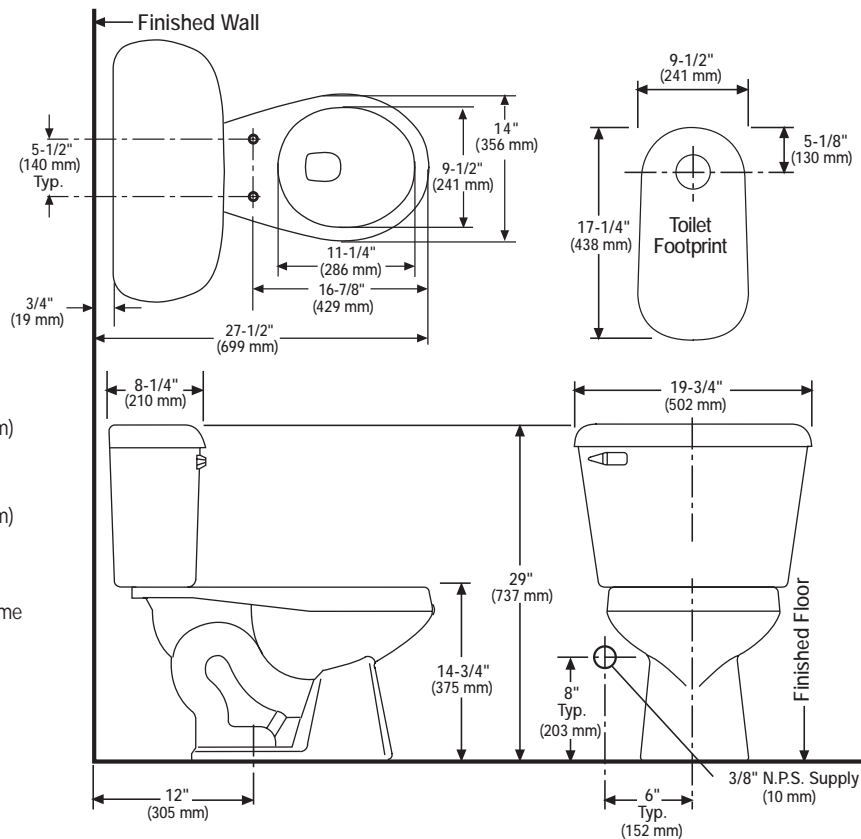

88 Anti-Siphon Ballcock

The 88 anti-siphon ballcock affords efficient toilet tank operation at high or low pressures. Adjustment screw allows water level adjustment without bending the float rod. Completely non-electrolytic and non-corrosive.

211 Flush Valve

The 211 flush valve provides 1.6 gpf – 6.0 Lpf water conservation efficiency with non-corrosive, long-life dependability. They seal tight every time. Won't rust or corrode.

Add a Toilet Seat

Technical Information

Specifications

Material	Vitreous China
Water Pressure Range	15 to 125 P.S.I.
Flush System	SmartFlush™ Flushing Technology
Water Usage	1.6 Gpf/6.0 Lpf
Water Surface Area	8-3/16" x 9-1/8"
Trap Diameter	1-7/8"
Trap Seal	2-5/8"
Rough-In	12" (14" option)
Shipping Dimensions	Model 130 24-7/8" x 14-7/8" x 15-1/2" (632 mm x 378 mm x 394 mm) Model 160 19-3/4" x 10" x 14-3/4" (502 mm x 254 mm x 375 mm)
Shipping Weight	Model 130 - 44.4 lbs. (20 kg) Model 160 - 34.1 lbs. (15 kg)
Warranty	Vitreous China - Limited Lifetime Tank Trim - Limited One Year

NOTE: Rough-in measurements may vary 1/4" (6.4 mm ±).

These dimensions are nominal and are subject to change without prior notice.

Fixture performance and specifications meet or exceed, ANSI/ASME A112.19.2M standards and CAN/CSA B 45 standard, and other state and local codes.