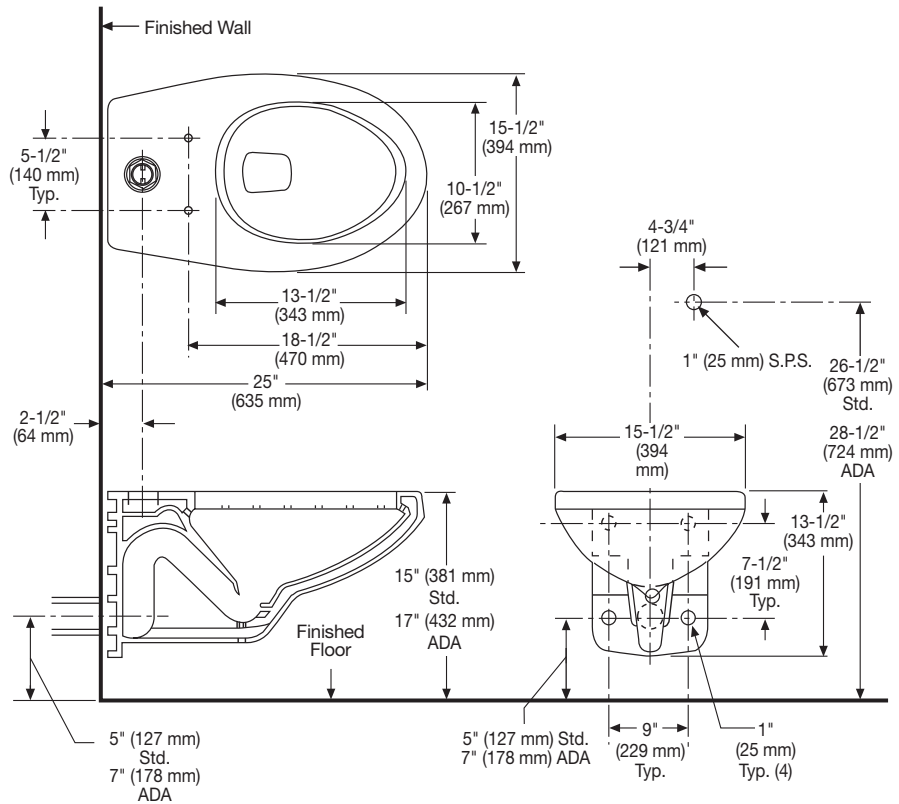

Model Number

Order No.	Description	Approx. Wt.
1300	Wall-mount, back outlet elongated toilet bowl. Includes a 1-1/2" top spud for flush valve installation. Carrier mounting system, wall bolts and caps not included. Seat and flush valve not included. White only.	49 lbs. (22 kg)
SB1175	Elongated front SmartClose™ toilet seat.	5.5 lbs. (2 kg)
SB1200	Elongated front Primo™ toilet seat.	5.5 lbs. (2 kg)

1300NS

Lake Erie

Wall-Mount, Back Outlet,
Elongated Front Toilet Bowl

Technical Information

Specifications

Material	Vitreous China
Water Usage	1.6 Gpf/6.0 Lpf
Water Pressure Range	15 to 125 P.S.I.
Flush System	Siphon Jet Technology
Water Surface Area	10" x 12"
Trap Diameter	2"
Trap Seal	2.75
Shipping Dimensions	25-7/8" x 16-3/8" x 15" (657 mm x 416 mm x 381 mm)
Shipping Weight	54 lbs. (25 kg)
Warranty	Limited Lifetime
Compatible Flush Valves	Sloan Royal 111 Delany Flushboy 402 Zurn Z-4000 Flushtrol
Compatible Carrier Arms	www.zurn.com www.wadedrains.com

Engineered to dramatically meet or exceed all ANSI weight/load bearing requirements.

Meets or exceeds American Disabilities Act and ANSI A.117.1 requirements where installed so top of rim is 17" (432 mm) from the finished floor.

NOTE: Rough-in measurements may vary 1/4" (6.4 mm) (±).

See our complete line of acrylic, vitreous china, cast iron and enameled steel bathroom and kitchen fixtures, plastic tank trim and plumbing products.