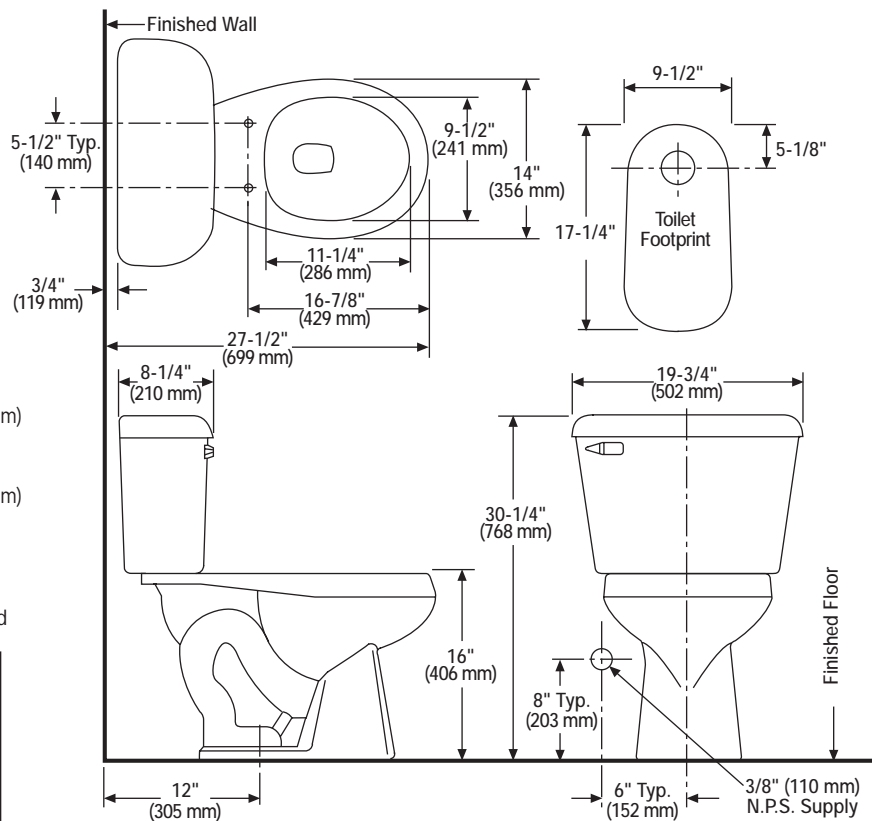

Smartflush™
Total Confidence Flushing System

SmartHeight™

117-160

Alto™

Round Front, SmartHeight™,
Vitreous China, Two-Piece Toilet

Features and Upgrades

Three-Point Cushioned Tank-to-Bowl Connection

This assures perfect tank alignment in every direction. It permits fast, accurate, leakproof tank-to-bowl connections. Protects against tank breakage. . . can't be rocked loose. . . saves installation time. Furnished with brass nuts and bolts.

211 Flush Valve

The 211 flush valve provides 1.6 gpf – 6.0 Lpf water conservation efficiency with non-corrosive, long-life dependability. They seal tight every time. Won't rust or corrode.

Add a Toilet Seat

Technical Information

Specifications

Material	Vitreous China
Water Pressure Range	15 to 125 P.S.I.
Flush System	SmartFlush™ Flushing Technology
Water Usage	1.6 Gpf/6.0 Lpf
Water Surface Area	8-9/16" x 9-3/8"
Trap Diameter	1-7/8"
Trap Seal	2-7/8"
Shipping Dimensions	Model 117 25-3/8" x 14-7/8" x 16-7/8" (645 mm x 378 mm x 429 mm) Model 160 19-3/4" x 10" x 14-3/4" (502 mm x 254 mm x 375 mm)
Shipping Weight	Model 117 - 52 lbs. (24 kg) Model 160 - 34 lbs. (15 kg)
Warranty	Vitreous China - Lifetime Tank Trim - One Year Limited

NOTE: Rough-in measurements may vary 1/4" (6.4 mm ±).

See our complete line of acrylic, vitreous china, cast iron and enameled steel bathroom and kitchen fixtures, plastic tank trim and plumbing products.