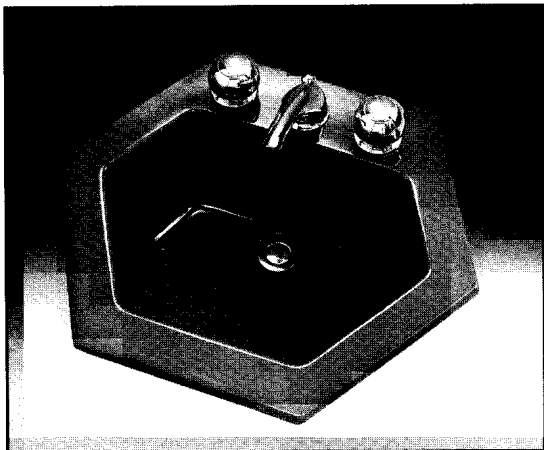

266

Hexagon, self-rimming, vitreous china lavatory

This attractive hexagon lavatory will change the look of any bath. Its distinctive styling and sharp lines add glamour to the bathroom. The 266 has a wide glazed china ledge and an acid resisting finish. This vitreous china basin is available in both 4" and 8" hole punching and can be specified in a variety of standard colors.

Rough-in dimensions

Template and setting compound is included.

NOTE: Above are rough-in measurements. They may vary 1/4" (±).

See our complete line of drop-in, pedestal, self-rimming, under-counter, wall-mounted and handicap accessible vitreous china and porcelain-on-steel lavatories.