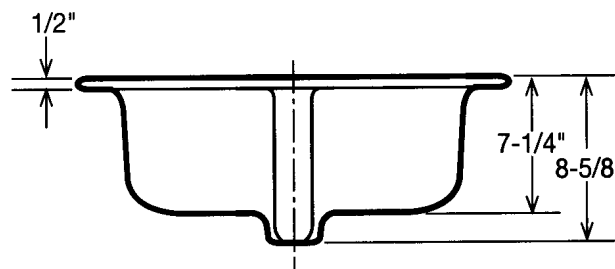

266

Hexagon, self-rimming, vitreous china lavatory

This attractive hexagon lavatory will change the look of any bath. Its distinctive styling and sharp lines add glamour to the bathroom. The 266 has a wide glazed china ledge and an acid resisting finish. This vitreous china basin is available in both 4" and 8" hole punching and can be specified in a variety of standard colors.

Rough-in dimensions

Template and setting compound is included.

NOTE: Above are rough-in measurements. They may vary 1/4" (±).

See our complete line of drop-in, pedestal, self-rimming, under-counter, wall-mounted and handicap accessible vitreous china and porcelain-on-steel lavatories.