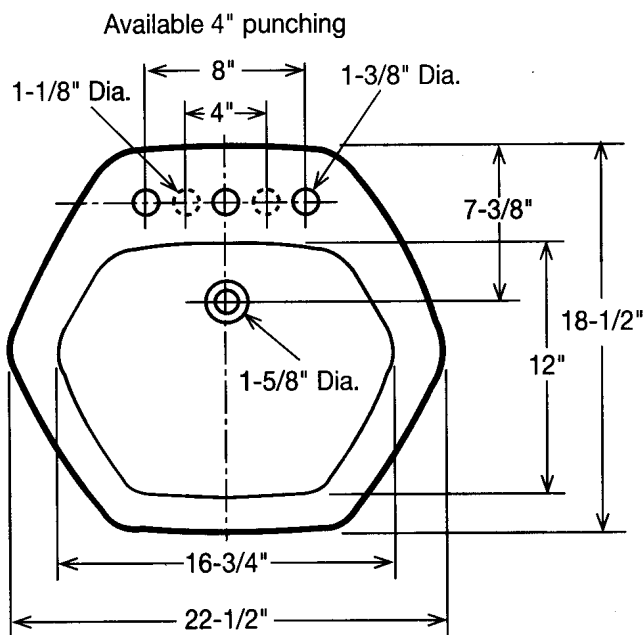

266

Hexagon, self-rimming, vitreous china lavatory

This attractive hexagon lavatory will change the look of any bath. Its distinctive styling and sharp lines add glamour to the bathroom. The 266 has a wide glazed china ledge and an acid resisting finish. This vitreous china basin is available in both 4" and 8" hole punching and can be specified in a variety of standard colors.

Rough-in dimensions

Template and setting compound is included.

NOTE: Above are rough-in measurements. They may vary 1/4" (±).

See our complete line of drop-in, pedestal, self-rimming, under-counter, wall-mounted and handicap accessible vitreous china and porcelain-on-steel lavatories.