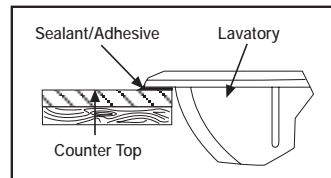

## Rough-in Dimensions

#### Specifications

Material	Vitreous China
Size	Model 251 19" x 16" (483 mm x 408 mm)
Faucet Holes	4" Faucet Centers – 1-3/16" (All Holes) 8" Faucet Centers – 1-7/16" (All Holes)
Basin	Model 251 12-1/4" x 14-1/4" (311 mm x 362 mm)
Shipping Dimensions	Model 251 19-5/8" x 16-7/8" x 8-1/2" (498 mm x 429 mm x 216 mm)
Shipping Weight	Model 251 - 18.2 lbs. (8 kg)
Warranty	Limited Lifetime

NOTE: Rough-in measurements may vary 1/4" (6.4 mm ±).

See our complete line of acrylic, vitreous china, cast iron and enameled steel bathroom and kitchen fixtures, plastic tank trim and plumbing products.