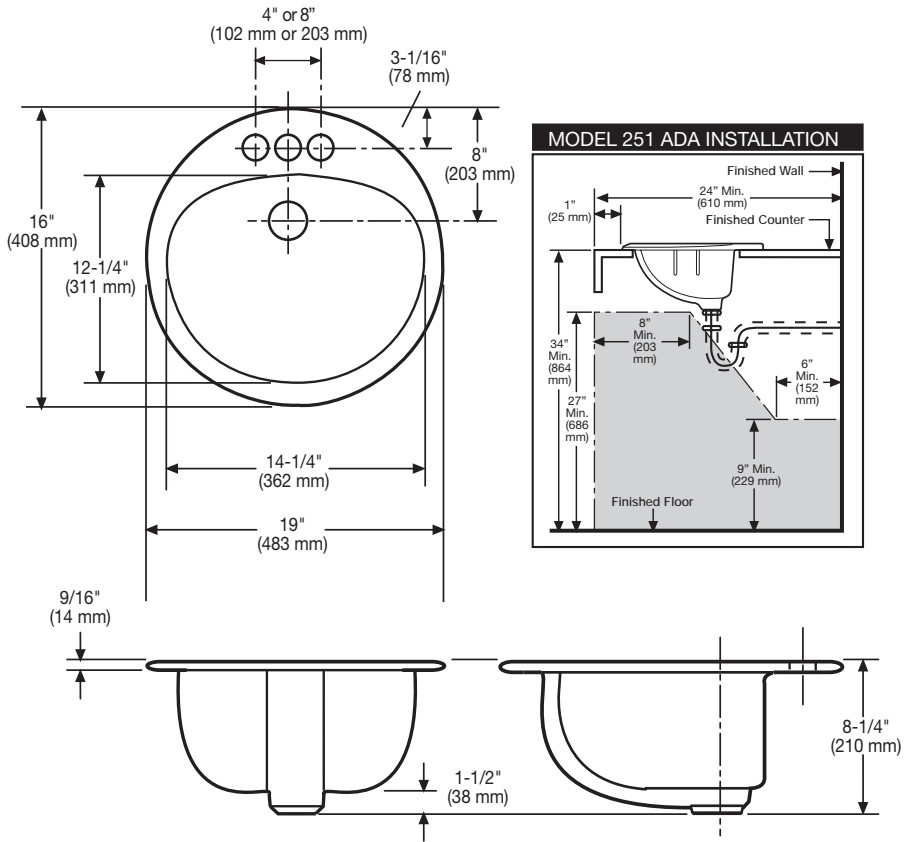

## Model Numbers

Order No.	Description	Approx. Wt.
251-4	19" x 16" Oval, self-rimming lavatory. Available with 4" faucet centers. Complete with template and installation instructions. Less faucet and drain assembly. Specify color. ADA compliant.	16 lbs. (7 kg)
251-8	Same as above with 8" faucet centers. Specify color.	16 lbs. (7 kg)

## Rough-in Dimensions

#### Specifications

Material	Vitreous China
Size	Model 251 19" x 16" (483 mm x 408 mm)
Faucet Holes	4" Faucet Centers – 1-3/16" (All Holes) 8" Faucet Centers – 1-7/16" (All Holes)
Basin	Model 251 12-1/4" x 14-1/4" (311 mm x 362 mm)
Shipping Dimensions	Model 251 19-5/8" x 16-7/8" x 8-1/2" (498 mm x 429 mm x 216 mm)
Shipping Weight	Model 251 - 18.2 lbs. (8 kg)
Warranty	Limited Lifetime

NOTE: Rough-in measurements may vary 1/4" (6.4 mm ±).

See our complete line of acrylic, vitreous china, cast iron and enameled steel bathroom and kitchen fixtures, plastic tank trim and plumbing products.