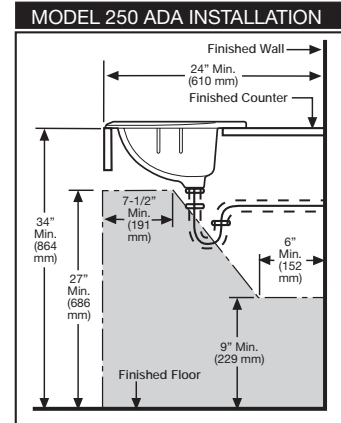

Model 250-8
Shown in Orchid Mist
(Faucet and drain
assembly not included)

Model Numbers

Order No.	Description	Approx. Wt.
250-1	19" Round, self-rimming lavatory. Single hole faucet center. Complete with template and installation instructions. Less faucet and drain assembly. Specify color. ADA compliant.	18 lbs. (8 kg)
250-4	Same as above with 4" faucet centers. Specify color.	18 lbs. (8 kg)
250-8	Same as above with 8" faucet centers. Specify color.	18 lbs. (8 kg)

250

Alto™ I

Round, Vitreous China
Self-Rimming Lavatory

Rough-in Dimensions

Specifications

Material	Vitreous China
Size	Model 250 19" Round (483 mm)
Basin	Model 250 12" x 14-3/4" (305 mm x 375 mm)
Faucet Holes	Single Hole – 1-7/16" 4" Faucet Hole – 1-3/16" (All Holes) 8" Faucet Hole – 1-7/16" (All Holes)
Shipping Dimensions	19-5/8" x 19-5/8" x 8-3/4" (498 mm x 498 mm x 222 mm)
Shipping Weight	20.6 lbs. (9 kg)
Warranty	Limited Lifetime

NOTE: Rough-in measurements may vary 1/4" (6.4 mm ±).

See our complete line of acrylic, vitreous china, cast iron and enameled steel bathroom and kitchen fixtures, plastic tank trim and plumbing products.