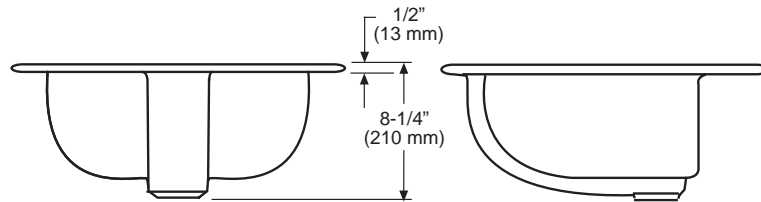

250

Alto™ I

Round, Vitreous China
Self-Rimming Lavatory

Features

- 19" Round Self-Rimming Vitreous China Lavatory
- Available with Single Hole, 4" or 8" Faucet Centers
- Extra-Wide Tapered Rim
- Concealed Front Overflow
- Available in White, Standard, Premium and Designer Colors (Consult Price Book for Specific Colors)
- Outstanding Protection - The Mansfield® Limited Lifetime Warranty
- Complies with ADA Requirements for Accessibility

Model 250-8
Shown in Orchid Mist
(Faucet and drain
assembly not included)

Model Numbers

Order No.	Description	Approx. Wt.
250-1	19" Round, self-rimming lavatory. Single hole faucet center. Complete with template and installation instructions. Less faucet and drain assembly. Specify color. ADA compliant.	18 lbs. (8 kg)
250-4	Same as above with 4" faucet centers. Specify color.	18 lbs. (8 kg)
250-8	Same as above with 8" faucet centers. Specify color.	18 lbs. (8 kg)

250

Alto™ I

Round, Vitreous China
Self-Rimming Lavatory

Rough-in Dimensions

Specifications

Material	Vitreous China
Size	Model 250 19" Round (483 mm)
Basin	Model 250 12" x 14-3/4" (305 mm x 375 mm)
Faucet Holes	Single Hole – 1-7/16" 4" Faucet Hole – 1-3/16" (All Holes) 8" Faucet Hole – 1-7/16" (All Holes)
Shipping Dimensions	19-5/8" x 19-5/8" x 8-3/4" (498 mm x 498 mm x 222 mm)
Shipping Weight	20.6 lbs. (9 kg)
Warranty	Limited Lifetime

NOTE: Rough-in measurements may vary 1/4" (6.4 mm ±).

See our complete line of acrylic, vitreous china, cast iron and enameled steel bathroom and kitchen fixtures, plastic tank trim and plumbing products.