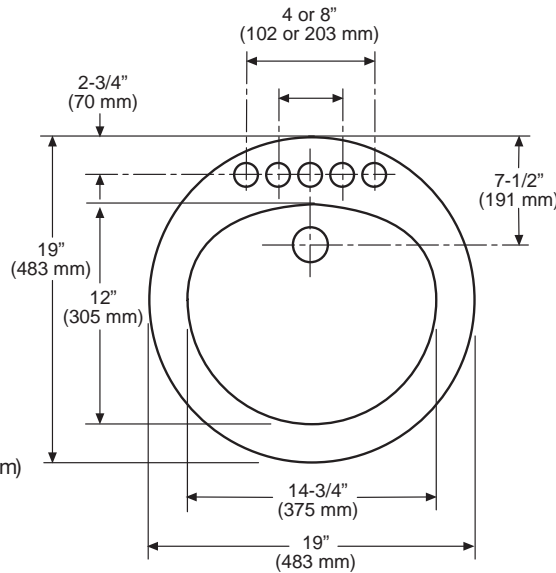

Model 250-8
Shown in Orchid Mist
(Faucet and drain
assembly not included)

Model Numbers

Order No.	Description	Approx. Wt.
250-1	19" Round, self-rimming lavatory. Single hole faucet center. Complete with template and installation instructions. Less faucet and drain assembly. Specify color. ADA compliant.	18 lbs. (8 kg)
250-4	Same as above with 4" faucet centers. Specify color.	18 lbs. (8 kg)
250-8	Same as above with 8" faucet centers. Specify color.	18 lbs. (8 kg)

250

Alto™ I

Round, Vitreous China
Self-Rimming Lavatory

Rough-in Dimensions

Specifications

Material	Vitreous China
Size	Model 250 19" Round (483 mm)
Basin	Model 250 12" x 14-3/4" (305 mm x 375 mm)
Faucet Holes	Single Hole – 1-7/16" 4" Faucet Hole – 1-3/16" (All Holes) 8" Faucet Hole – 1-7/16" (All Holes)
Shipping Dimensions	19-5/8" x 19-5/8" x 8-3/4" (498 mm x 498 mm x 222 mm)
Shipping Weight	20.6 lbs. (9 kg)
Warranty	Limited Lifetime

These dimensions are nominal and are subject to change without prior notice.

Fixture performance and specifications meet or exceed, ANSI/ASME A112.19.4M and CSA B45.3 standards, and other state and local codes.

NOTE: Rough-in measurements may vary 1/4" (6.4 mm ±).

See our complete line of acrylic, vitreous china, cast iron and enameled steel bathroom and kitchen fixtures, plastic tank trim and plumbing products.