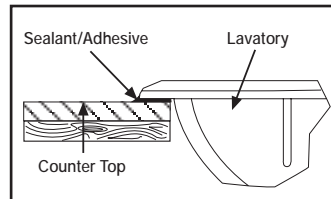

250

Alto™ I

Round, Vitreous China
Self-Rimming Lavatory

Rough-in Dimensions

Specifications

Material	Vitreous China
Size	Model 250 19" Round (483 mm)
Basin	Model 250 12" x 14-3/4" (305 mm x 375 mm)
Faucet Holes	Single Hole – 1-7/16" 4" Faucet Hole – 1-3/16" (All Holes) 8" Faucet Hole – 1-7/16" (All Holes)
Shipping Dimensions	19-5/8" x 19-5/8" x 8-3/4" (498 mm x 498 mm x 222 mm)
Shipping Weight	20.6 lbs. (9 kg)
Warranty	Limited Lifetime

NOTE: Rough-in measurements may vary 1/4" (6.4 mm ±).

See our complete line of acrylic, vitreous china, cast iron and enameled steel bathroom and kitchen fixtures, plastic tank trim and plumbing products.