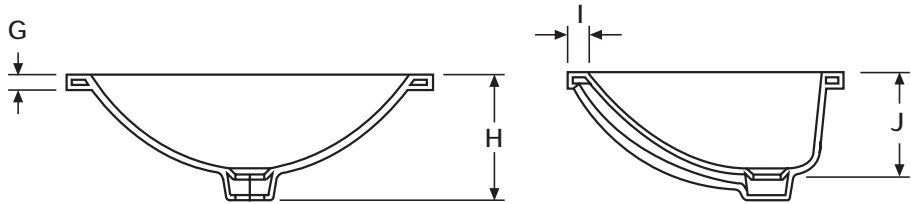

Model 217
Shown in White
(Mounting clips and
drain assembly not
included)

Model Numbers

Order No.	Description	Approx. Wt.
216	17-1/8" x 14-1/4" Petite oval, undercounter lavatory. Complete with template and installation instructions. Less mounting clips and drain assembly. Specify color. ADA compliant.	11 lbs. (5 kg)
217	19-3/4" x 16" Oval, undercounter lavatory. Complete with template and installation instructions. Less mounting clips and drain assembly. Specify color.	15 lbs. (7 kg)
CLIPS	Mounting Clips: Set of 4 clips for undercounter lavatories	

ADA

Model 216 Only

Model 217 Only

216/217

Maple

Undercounter, Vitreous China Lavatory

Technical Information

Specifications

Material	Vitreous China
Size	Model 216 17-1/8" x 14-1/4" (435 mm x 362 mm)
	Model 217 19-1/2" x 16-1/8" (495 mm x 410 mm)
Basin	Model 216 15-1/4" x 12-1/4" (387 mm x 311 mm)
	Model 217 17" x 14" (432 mm x 356 mm)
Shipping Dimensions	Model 216 15-1/2" x 17-1/2" x 8-1/2" (394 mm x 445 mm x 216 mm)
	Model 217 17-1/4" x 20-1/4" x 7-7/8" (438 mm x 514 mm x 200 mm)
Shipping Weight	Model 216 - 13 lbs. (6 kg)
	Model 217 - 18 lbs. (8 kg)
Warranty	Limited Lifetime

NOTE: Rough-in measurements may vary 1/4" (6.4 mm ±).

These dimensions are nominal and are subject to change without prior notice.

Fixture performance and specifications meet or exceed ANSI/ASME A112.19.2 and CSA B45 standards, and other state and local codes.