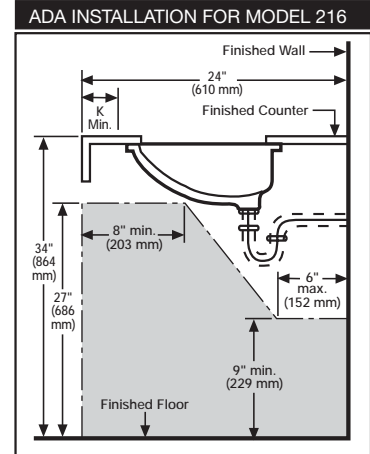

Model 217
Shown in White
(Mounting clips and
drain assembly not
included)

Model Numbers

Order No.	Description	Approx. Wt.
216	17-1/8" x 14-1/4" Petite oval, undercounter lavatory. Complete with template and installation instructions. Less mounting clips and drain assembly. Specify color. ADA compliant.	11 lbs. (5 kg)
217	19-3/4" x 16" Oval, undercounter lavatory. Complete with template and installation instructions. Less mounting clips and drain assembly. Specify color.	15 lbs. (7 kg)
CLIPS	Mounting Clips: Set of 4 clips for undercounter lavatories	

Material	Vitreous China
Size	Model 216 17-1/8" x 14-1/4" (435 mm x 362 mm)
	Model 217 19-1/2" x 16-1/8" (495 mm x 410 mm)
Basin	Model 216 15-1/4" x 12-1/4" (387 mm x 311 mm)
	Model 217 17" x 14" (432 mm x 356 mm)
Shipping Dimensions	Model 216 15-1/2" x 17-1/2" x 8-1/2" (394 mm x 445 mm x 216 mm)
	Model 217 17-1/4" x 20-1/4" x 7-7/8" (438 mm x 514 mm x 200 mm)
Shipping Weight	Model 216 - 13 lbs. (6 kg)
	Model 217 - 18 lbs. (8 kg)
Warranty	Limited Lifetime

NOTE: Rough-in measurements may vary 1/4" (6.4 mm ±).

These dimensions are nominal and are subject to change without prior notice.

Fixture performance and specifications meet or exceed ANSI/ASME A112.19.2 and CSA B45 standards, and other state and local codes.

Model	A	B	C	D	E	F	G	H	I	J	K
216	17-1/8"	14-1/4"	15-1/4"	12-1/4"	3-5/8"	1-1/2"	1/2"	7-1/2"	1-3/8"	6-1/8"	1/2"
217	19-3/4"	16"	17-5/16"	14-1/8"	3-1/4"	1-3/4"	1/2"	7-1/8"	1-1/8"	5-1/2"	1/2"

Model	A	B	C	D	E	F	G	H	I	J	K
216	435 mm	362 mm	387 mm	311 mm	92 mm	38 mm	13 mm	191 mm	35 mm	156 mm	13 mm
217	502 mm	406 mm	440 mm	359 mm	83 mm	44 mm	13 mm	181 mm	29 mm	140 mm	13 mm