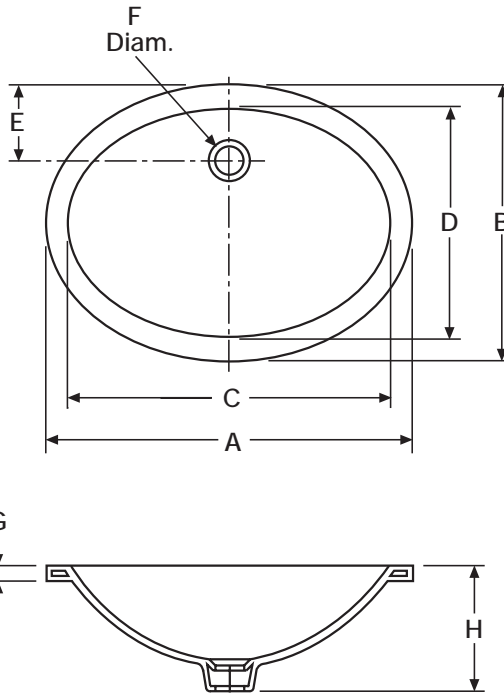

Model 217
Shown in White
(Mounting clips and
drain assembly not
included)

Model Numbers

Order No.	Description	Approx. Wt.
216	17-1/8" x 14-1/4" Petite oval, undercounter lavatory. Complete with template and installation instructions. Less mounting clips and drain assembly. Specify color. ADA compliant.	11 lbs. (5 kg)
217	19-3/4" x 16" Oval, undercounter lavatory. Complete with template and installation instructions. Less mounting clips and drain assembly. Specify color.	15 lbs. (7 kg)
CLIPS	Mounting Clips: Set of 4 clips for undercounter lavatories	

Material	Vitreous China
Size	Model 216 17-1/8" x 14-1/4" (435 mm x 362 mm)
	Model 217 19-1/2" x 16-1/8" (495 mm x 410 mm)
Basin	Model 216 15-1/4" x 12-1/4" (387 mm x 311 mm)
	Model 217 17" x 14" (432 mm x 356 mm)
Shipping Dimensions	Model 216 15-1/2" x 17-1/2" x 8-1/2" (394 mm x 445 mm x 216 mm)
	Model 217 17-1/4" x 20-1/4" x 7-7/8" (438 mm x 514 mm x 200 mm)
Shipping Weight	Model 216 - 13 lbs. (6 kg)
	Model 217 - 18 lbs. (8 kg)
Warranty	Limited Lifetime

NOTE: Rough-in measurements may vary 1/4" (6.4 mm ±).

These dimensions are nominal and are subject to change without prior notice.

Fixture performance and specifications meet or exceed ANSI/ASME A112.19.2 and CSA B45 standards, and other state and local codes.

Model	A	B	C	D	E	F	G	H	I	J	K
216	17-1/8"	14-1/4"	15-1/4"	12-1/4"	3-5/8"	1-1/2"	1/2"	7-1/2"	1-3/8"	6-1/8"	1/2"
217	19-3/4"	16"	17-5/16"	14-1/8"	3-1/4"	1-3/4"	1/2"	7-1/8"	1-1/8"	5-1/2"	1/2"

Model	A	B	C	D	E	F	G	H	I	J	K
216	435 mm	362 mm	387 mm	311 mm	92 mm	38 mm	13 mm	191 mm	35 mm	156 mm	13 mm
217	502 mm	406 mm	440 mm	359 mm	83 mm	44 mm	13 mm	181 mm	29 mm	140 mm	13 mm