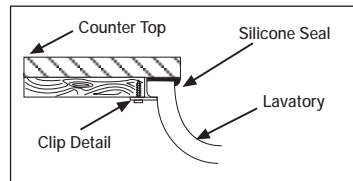

See our complete line of acrylic, vitreous china bathroom and kitchen fixtures, plastic tank trim and plumbing products.