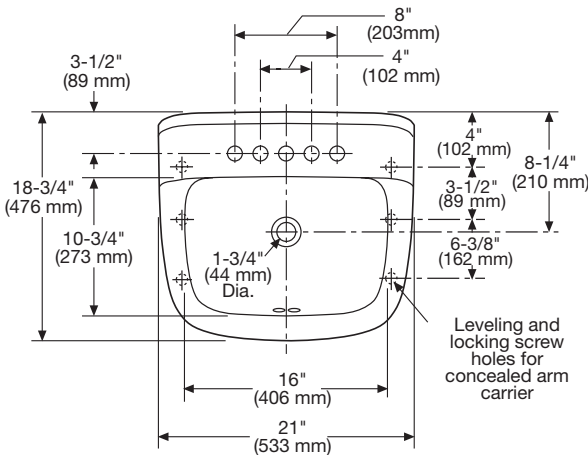

Model Numbers

Order No.	Description	Approx. Wt.
2008C-1	21" x 18-3/4" Ledge back wall-mount lavatory with single hole faucet center. Complete with installation instructions. Less faucet and drain assembly. Specify color.	34 lbs. (15 kg)
2008C-4	Same as 2008-1 except with 4" faucet centers. Specify color.	34 lbs. (15 kg)
2008C-8	Same as 2008-1 except with 8" faucet centers. Specify color.	34 lbs. (15 kg)

2008C

Walnut Knoll

Wall-Mount, Vitreous China
Lavatory

Rough - i n Dimensions

Specifications

Material	Vitreous China
Size	21" x 18-3/4" (533 mm x 476 mm)
Basin	16" x 10-3/4" (406 mm x 273 mm)
Faucet Holes	Single Hole – 1-7/16" 4" Faucet Centers – 1-3/16" (All Holes) 8" Faucet Centers – 1-7/16" (All Holes)
Shipping Dimensions	21-7/8" x 10-3/8" x 18-11/16" (556 mm x 264 mm x 475 mm)
Shipping Weight	37 lbs. (17 kg)
Warranty	Limited Lifetime

All Mansfield® wall-mount lavatories are supplied with this exclusive one-piece steel hanger. Easily installed and adjusted, it contains seven holes for solid mounting against wall. Anchoring screws must be used for correct installation. Standard plumbing practice recommends use of both mounting bracket and anchoring screws. NOTE: For secure installation, wall-mounting hanger should be fastened to solid, support wall stud.

NOTE: Rough-in measurements may vary 1/4" (6.4 mm ±).

See our complete line of acrylic, vitreous china, cast iron and enameled steel bathroom and kitchen fixtures, plastic tank trim and plumbing products.