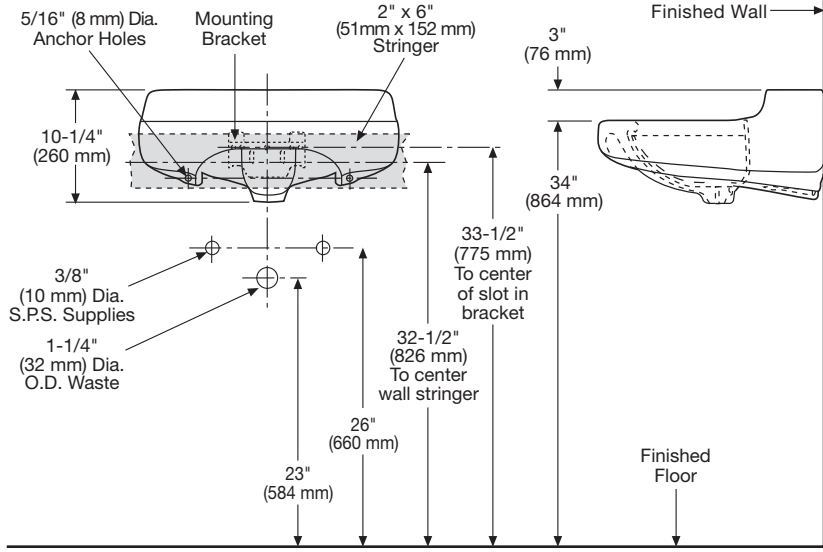

Model Numbers

Order No.	Description	Approx. Wt.
2008C-1	21" x 18-3/4" Ledge back wall-mount lavatory with single hole faucet center. Complete with installation instructions. Less faucet and drain assembly. Specify color.	34 lbs. (15 kg)
2008C-4	Same as 2008-1 except with 4" faucet centers. Specify color.	34 lbs. (15 kg)
2008C-8	Same as 2008-1 except with 8" faucet centers. Specify color.	34 lbs. (15 kg)

2008C

Walnut Knoll

Wall-Mount, Vitreous China
Lavatory

Rough - i n Dimensions

Specifications

Material	Vitreous China
Size	21" x 18-3/4" (533 mm x 476 mm)
Basin	16" x 10-3/4" (406 mm x 273 mm)
Faucet Holes	Single Hole – 1-7/16" 4" Faucet Centers – 1-3/16" (All Holes) 8" Faucet Centers – 1-7/16" (All Holes)
Shipping Dimensions	21-7/8" x 10-3/8" x 18-11/16" (556 mm x 264 mm x 475 mm)
Shipping Weight	37 lbs. (17 kg)
Warranty	Limited Lifetime

All Mansfield® wall-mount lavatories are supplied with this exclusive one-piece steel hanger. Easily installed and adjusted, it contains seven holes for solid mounting against wall. Anchoring screws must be used for correct installation. Standard plumbing practice recommends use of both mounting bracket and anchoring screws. NOTE: For secure installation, wall-mounting hanger should be fastened to solid, support wall stud.

NOTE: Rough-in measurements may vary 1/4" (6.4 mm ±).

See our complete line of acrylic, vitreous china, cast iron and enameled steel bathroom and kitchen fixtures, plastic tank trim and plumbing products.