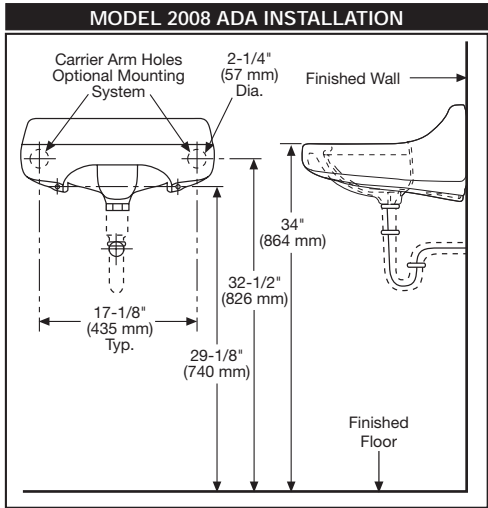

Model Numbers

Order No.	Description	Approx. Wt.
2008C-1	21" x 18-3/4" Ledge back wall-mount lavatory with single hole faucet center. Complete with installation instructions. Less faucet and drain assembly. Specify color.	34 lbs. (15 kg)
2008C-4	Same as 2008-1 except with 4" faucet centers. Specify color.	34 lbs. (15 kg)
2008C-8	Same as 2008-1 except with 8" faucet centers. Specify color.	34 lbs. (15 kg)

2008C

Walnut Knoll

Wall-Mount, Vitreous China
Lavatory

Rough - i n Dimensions

Specifications

Material	Vitreous China
Size	21" x 18-3/4" (533 mm x 476 mm)
Basin	16" x 10-3/4" (406 mm x 273 mm)
Faucet Holes	Single Hole – 1-7/16" 4" Faucet Centers – 1-3/16" (All Holes) 8" Faucet Centers – 1-7/16" (All Holes)
Shipping Dimensions	21-7/8" x 10-3/8" x 18-11/16" (556 mm x 264 mm x 475 mm)
Shipping Weight	37 lbs. (17 kg)
Warranty	Limited Lifetime

All Mansfield® wall-mount lavatories are supplied with this exclusive one-piece steel hanger. Easily installed and adjusted, it contains seven holes for solid mounting against wall. Anchoring screws must be used for correct installation. Standard plumbing practice recommends use of both mounting bracket and anchoring screws. NOTE: For secure installation, wall-mounting hanger should be fastened to solid, support wall stud.

NOTE: Rough-in measurements may vary 1/4" (6.4 mm ±).

See our complete line of acrylic, vitreous china, cast iron and enameled steel bathroom and kitchen fixtures, plastic tank trim and plumbing products.