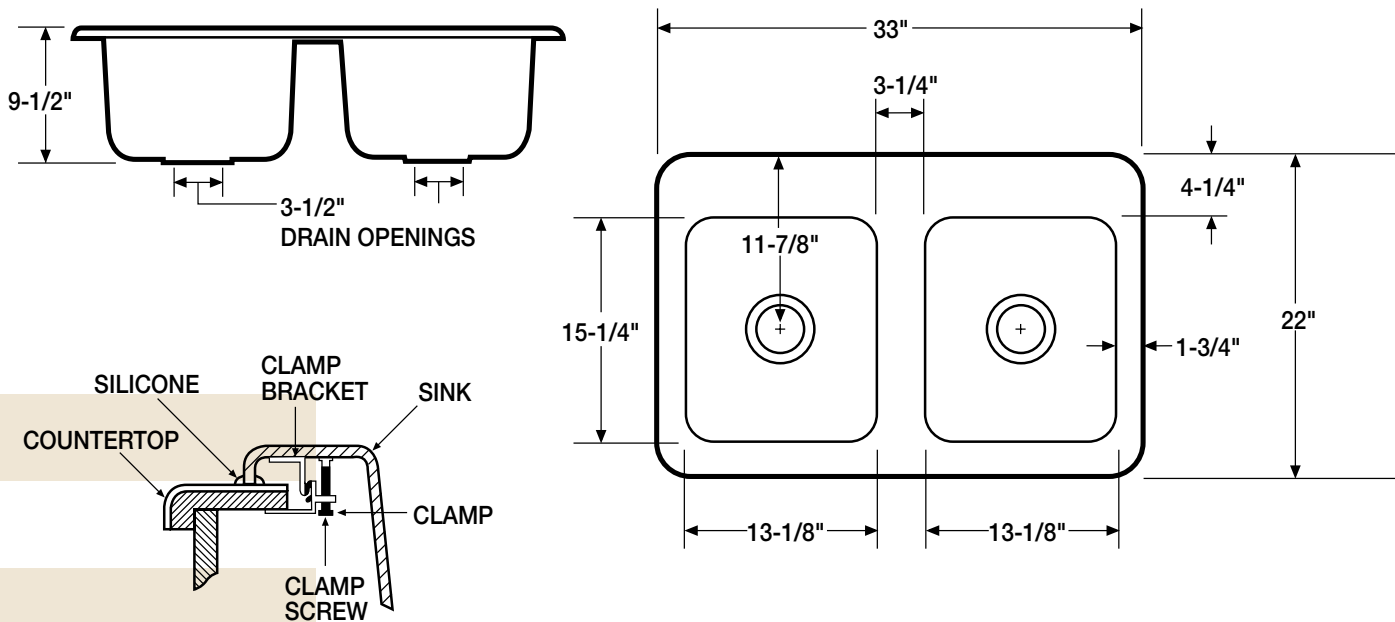

A3322DB

Alto II Double Bowl

Acrylic, self-rimming 33" x 22" double bowl kitchen sink

Shown in White

Features

- Double Basin, Self-rimming Kitchen Sink
- Durable, Cast Acrylic
- Exterior Dimensions 33" x 22" x 9 1/2"
- Available in Single, 2, 3, 4 or 5 Hole Punching
- Available in White and Standard Colors
- Meets ANSI Standards Z124.6-97 for Acrylic Kitchen Sinks

Specifications

Order No.	Description	Approx. Wt.
7700-1	33" x 22" Double basin, self-rimming acrylic kitchen sink with single hole faucet drill. Basin measures 15 1/4" x 13 1/8" x 9 1/2". Mounting clips and installation instructions included. Faucet not included. Specify color.	20 lbs.
7700-2	Same as above with 2 hole faucet drilling. Specify color.	20 lbs.
7700-3	Same as above with 3 hole faucet drilling. Specify color.	20 lbs.
7700-4	Same as above with 4 hole faucet drilling. Specify color.	20 lbs.
7700-5	Same as above with 5 hole faucet drilling. Specify color.	20 lbs.

No. A3322DB meets ANSI Z124.6-97

A3322DB

Alto II Double Bowl

Acrylic, self-rimming 33" x 22"
double bowl kitchen sink

R o u g h - i n D i m e n s i o n s

NOTE: Rough-in measurements may vary 1/2" (\pm).

See our complete line of acrylic, china and porcelain-on-steel bathroom fixtures, plastic tank trim and plumbing products.