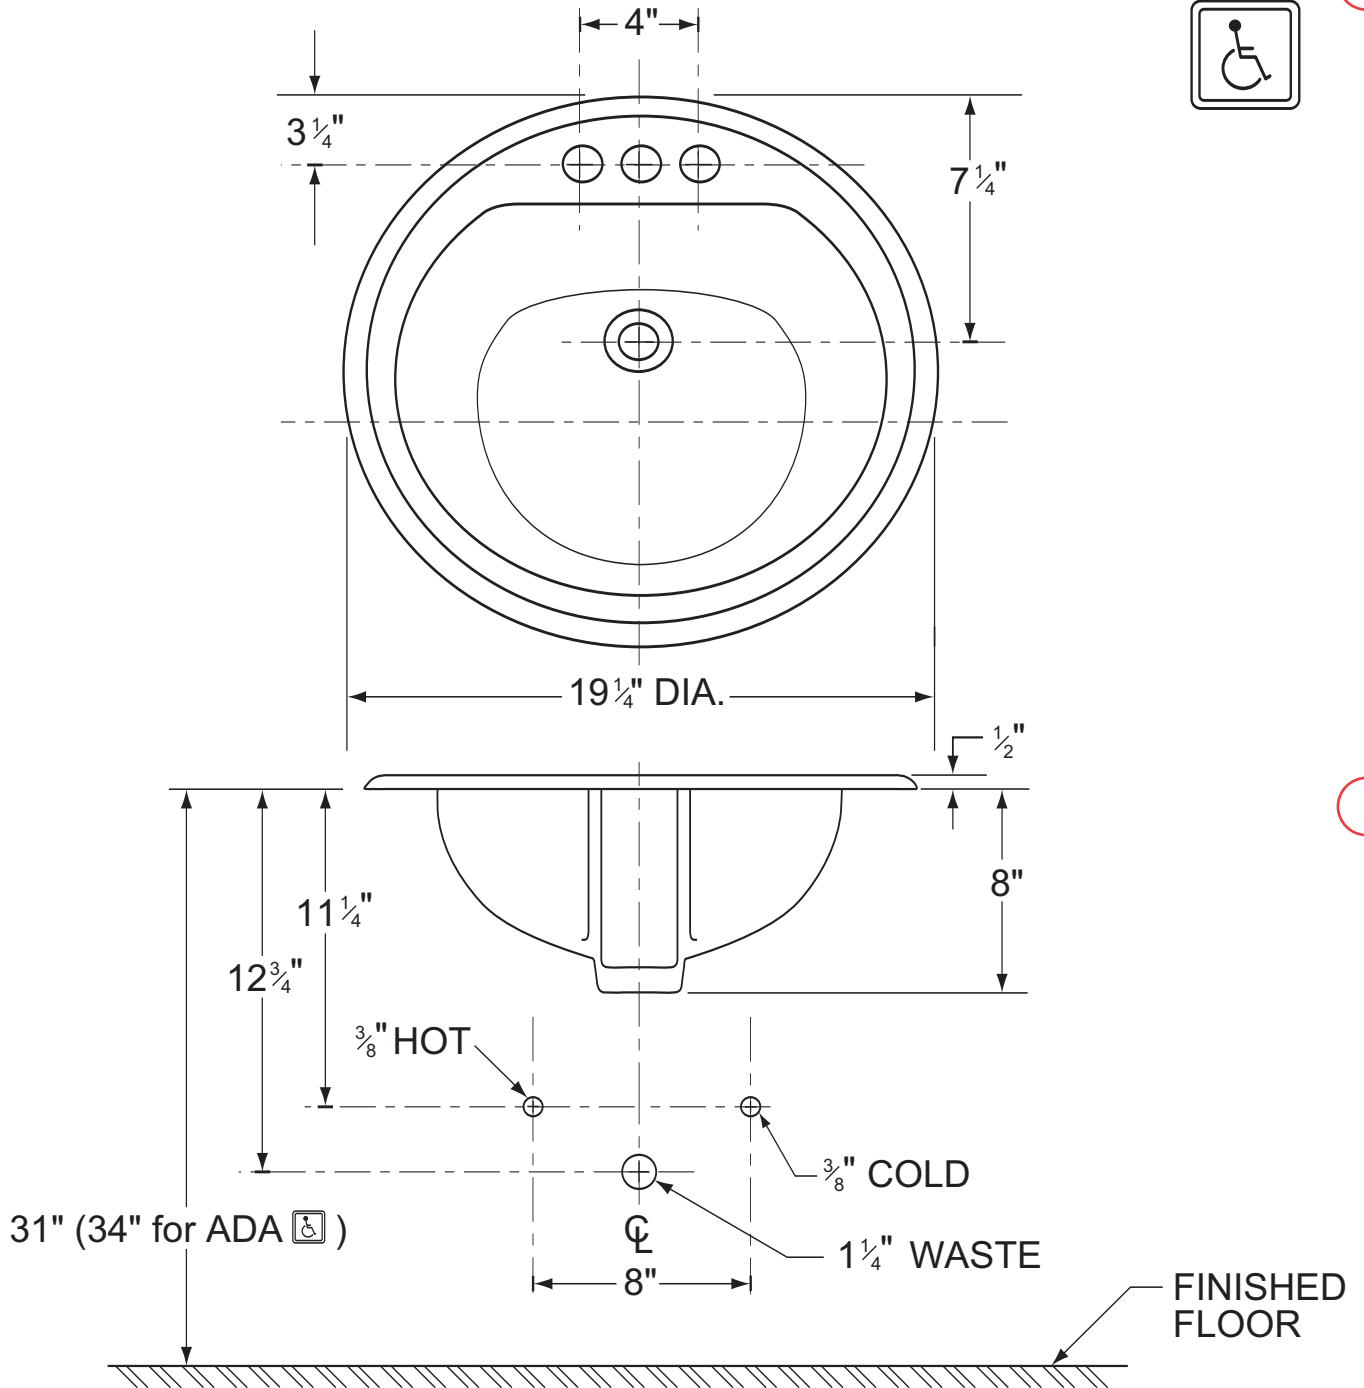

MAXWELL® Round Self-Rimming Lavatory

Features:

- 19 1/4" Round Lavatory
- 4" Centers (12-884/12-884-CH)
- 8" Centers (12-888/12-888-CH)
- Concealed Front Overflow
- White, Bone, Biscuit
- ADA Compliant

Dimensions:

Height 8 1/2"
 Width..... 19 1/4"
 Depth 19 1/4"
 Shipping Weight..... 18 lbs

Catalog Numbers:

- **12-884/12-888**
 Gerber heavyweight ctn.
 (20/skid)
- **12-884-CH/12-888-CH** 
 Trapezoid ctn.
 (24/skid) 

Catalog# 12-884 shown

GERBER®
PROFESSIONAL PERFORMANCE
 www.gerberonline.com

Job Name	
Date	
Model Specified	
Quantity	
Customer	
Contractor	
Architect/engineer	

NOTES:
All dimensions are in inches.
Illustrations may not be drawn to scale.

IMPORTANT:
Dimensions of fixtures are nominal and may vary within the range of tolerances established by ASME Standard A 112.19.2.