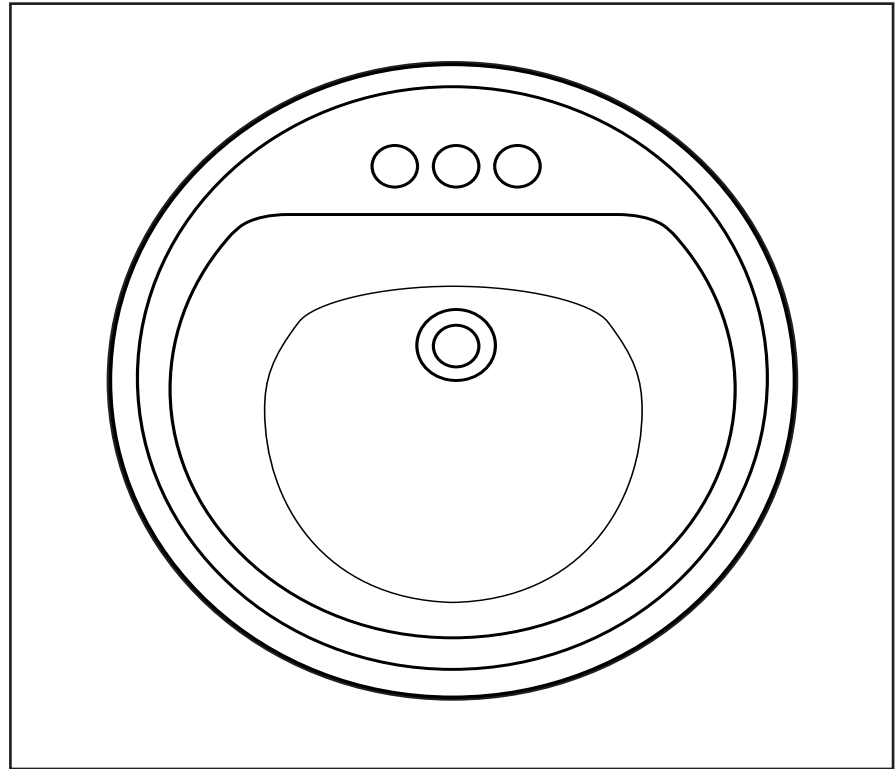

MAXWELL® Round Self-Rimming Lavatory

Features:

- 19 1/4" Round Lavatory
- 4" Centers (12-884/12-884-CH)
- 8" Centers (12-888/12-888-CH)
- Concealed Front Overflow
- White, Bone, Biscuit
- ADA Compliant

Dimensions:

Height 8 1/2"
 Width..... 19 1/4"
 Depth 19 1/4"
 Shipping Weight..... 18 lbs

Catalog Numbers:

- **12-884/12-888**
 Gerber heavyweight ctn.
 (20/skid)
- **12-884-CH/12-888-CH** 
 Trapezoid ctn.
 (24/skid) 