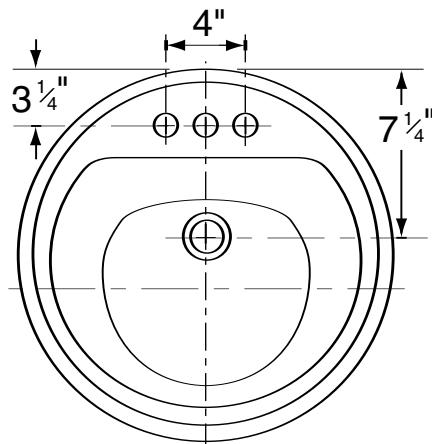

MAXWELL® Round Self-Rimming Lavatory

Features:

- 19 1/4" Round Lavatory
- 4" Centers (12-884/12-884-CH)
- 8" Centers (12-888/12-888-CH)
- Concealed Front Overflow
- White, Bone, Biscuit
- ADA Compliant

Dimensions:

Height 8 1/2"
 Width..... 19 1/4"
 Depth 19 1/4"
 Shipping Weight..... 18 lbs

Catalog Numbers:

- **12-884/12-888**
 Gerber heavyweight ctn.
 (20/skid)
- **12-884-CH/12-888-CH** 
 Trapezoid ctn.
 (24/skid) 

Catalog# 12-884 shown

GERBER®
PROFESSIONAL PERFORMANCE
 www.gerberonline.com

Job Name	
Date	
Model Specified	
Quantity	
Customer	
Contractor	
Architect/engineer	

NOTES:
All dimensions are in inches.
Illustrations may not be drawn to scale.