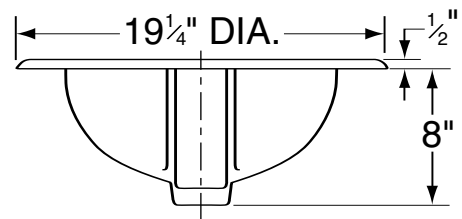

MAXWELL® Round Self-Rimming Lavatory

Features:

- 19 1/4" Round Lavatory
- 4" Centers (12-884/12-884-CH)
- 8" Centers (12-888/12-888-CH)
- Concealed Front Overflow
- White, Bone, Biscuit
- ADA Compliant

Dimensions:

Height 8 1/2"
 Width..... 19 1/4"
 Depth 19 1/4"
 Shipping Weight..... 18 lbs

Catalog Numbers:

- **12-884/12-888**
 Gerber heavyweight ctn.
 (20/skid)
- **12-884-CH/12-888-CH** 
 Trapezoid ctn.
 (24/skid) 

Catalog# 12-884 shown

GERBER®
PROFESSIONAL PERFORMANCE
 www.gerberonline.com

Job Name	
Date	
Model Specified	
Quantity	
Customer	
Contractor	
Architect/engineer	

NOTES:
All dimensions are in inches.
Illustrations may not be drawn to scale.

IMPORTANT:
Dimensions of fixtures are nominal and may vary within the range of tolerances established by ASME Standard A 112.19.2.