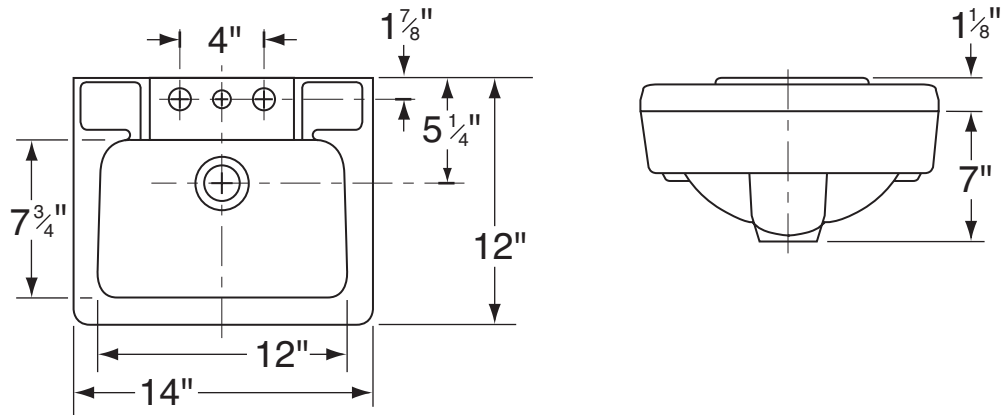

WEST POINT SPACE SAVER
Ledge Type

Features:

- 14" x 12" Wall-Hung Lavatory
- 4" Faucet Centers
- 12" x 7 3/4" Bowl
- Two Integral Self-Draining Soap Dishes
- Front Overflow
- Fast Aligning One-Piece Wall Hanger

Dimensions:

Height8 1/8"
 Width14"
 Depth12"
 Shipping Weight.....19 lbs

Job Name	
Date	
Model Specified	
Quantity	
Customer	
Contractor	
Architect/engineer	

GERBER®
PROFESSIONAL PERFORMANCE
 www.gerberonline.com

WEST POINT SPACE SAVER

GERBER®

12-354
Ledge Type

NOTES:
All dimensions are in inches.
Illustrations may not be drawn to scale.
PLUMBERS NOTE:
Provide suitable reinforcement for all wall supports.

IMPORTANT:
Dimensions of fixtures are nominal and may vary within the range of tolerances established by ASME Standard A 112.19.2.