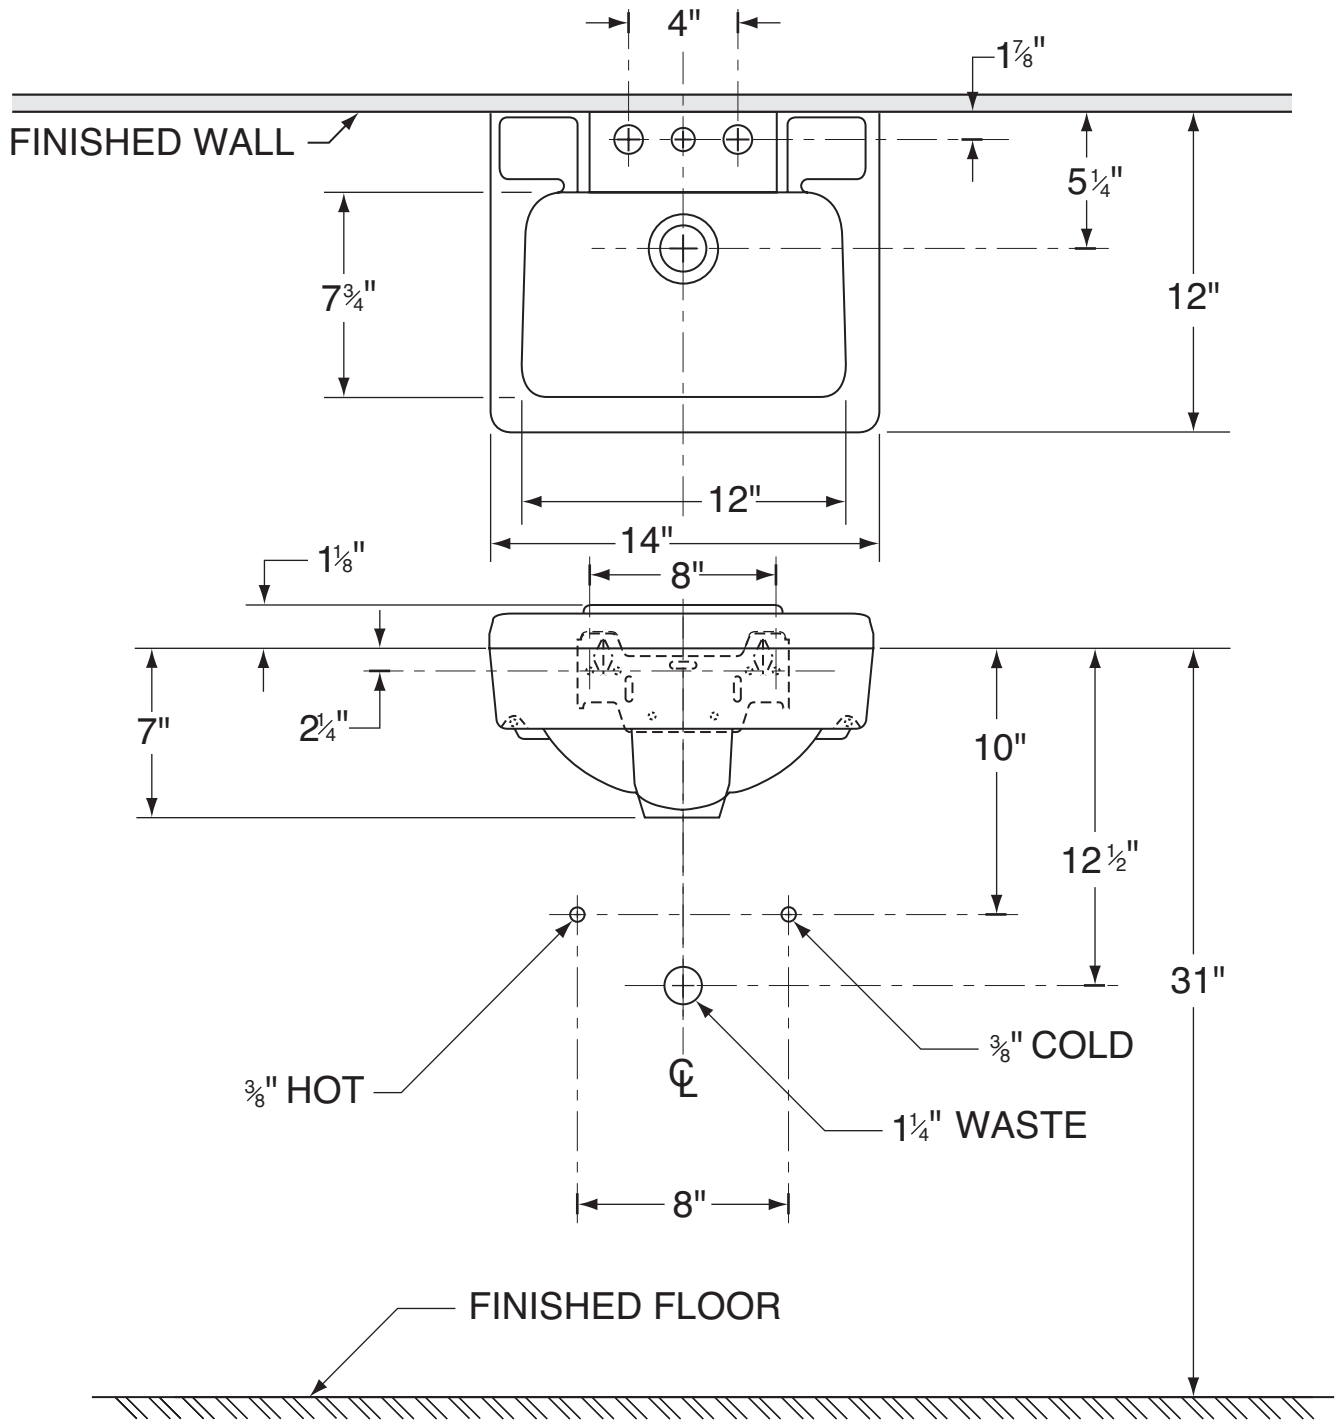

WEST POINT SPACE SAVER
Ledge Type

Features:

- 14" x 12" Wall-Hung Lavatory
- 4" Faucet Centers
- 12" x 7 3/4" Bowl
- Two Integral Self-Draining Soap Dishes
- Front Overflow
- Fast Aligning One-Piece Wall Hanger

Dimensions:

Height8 1/8"
 Width14"
 Depth12"
 Shipping Weight.....19 lbs

Job Name	
Date	
Model Specified	
Quantity	
Customer	
Contractor	
Architect/engineer	

GERBER®
PROFESSIONAL PERFORMANCE
 www.gerberonline.com

WEST POINT SPACE SAVER

GERBER®

12-354
Ledge Type

NOTES:
All dimensions are in inches.
Illustrations may not be drawn to scale.
PLUMBERS NOTE:
Provide suitable reinforcement for all wall supports.

IMPORTANT:
Dimensions of fixtures are nominal and may vary within the range of tolerances established by ASME Standard A 112.19.2.