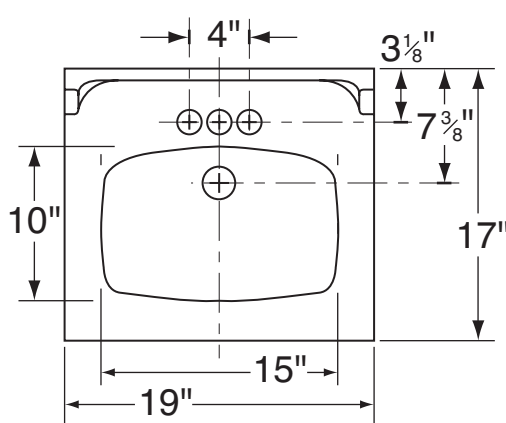

**MARQUIS**  
Vanity Top Back Splash

**Features:**

- 19" x 17" Vanity Top Lavatory
- 4" Faucet Centers
- 2 1/2" Integral Back Splash
- 15" x 10" Rectangular Bowl
- Front Overflow
- Various Colors

**Dimensions:**

Height ..... 10 3/8"  
 Width ..... 19"  
 Depth ..... 17"  
 Back Splash Height ..... 2 1/2"  
 Shipping Weight ..... 30 lbs

GERBER®  
 PROFESSIONAL PERFORMANCE  
 www.gerberonline.com

Job Name	
Date	
Model Specified	
Quantity	
Customer	
Contractor	
Architect/engineer	

**NOTES:**  
All dimensions are in inches.  
  
Illustrations may not be drawn to scale.

**IMPORTANT:**  
Dimensions of fixtures are nominal and may vary within the range of tolerances established by ASME Standard A 112.19.2.