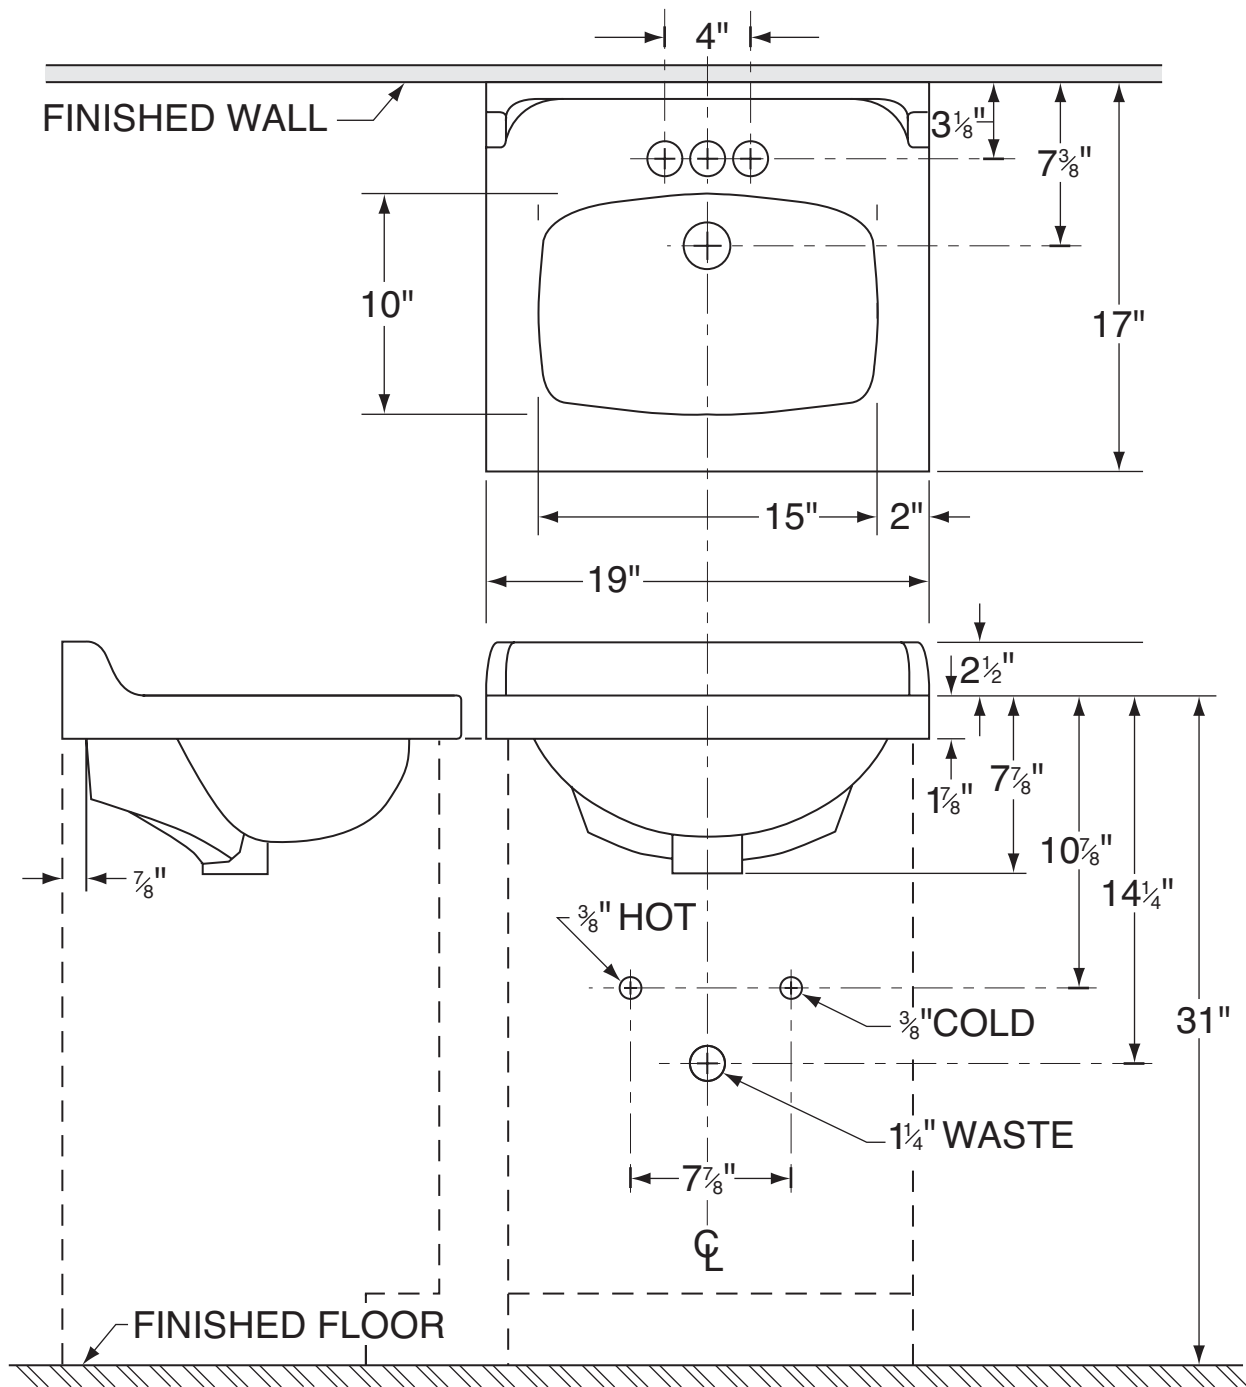

**MARQUIS**  
Vanity Top Back Splash

**Features:**

- 19" x 17" Vanity Top Lavatory
- 4" Faucet Centers
- 2 1/2" Integral Back Splash
- 15" x 10" Rectangular Bowl
- Front Overflow
- Various Colors

**Dimensions:**

Height ..... 10 3/8"  
 Width ..... 19"  
 Depth ..... 17"  
 Back Splash Height ..... 2 1/2"  
 Shipping Weight ..... 30 lbs

GERBER®  
 PROFESSIONAL PERFORMANCE  
 www.gerberonline.com

Job Name	
Date	
Model Specified	
Quantity	
Customer	
Contractor	
Architect/engineer	

**NOTES:**  
All dimensions are in inches.  
  
Illustrations may not be drawn to scale.

**IMPORTANT:**  
Dimensions of fixtures are nominal and may vary within the range of tolerances established by ASME Standard A 112.19.2.