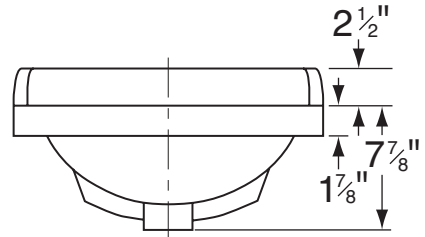

**MARQUIS**  
Vanity Top Back Splash

**Features:**

- 19" x 17" Vanity Top Lavatory
- 4" Faucet Centers
- 2 1/2" Integral Back Splash
- 15" x 10" Rectangular Bowl
- Front Overflow
- Various Colors

**Dimensions:**

Height ..... 10 3/8"  
 Width ..... 19"  
 Depth ..... 17"  
 Back Splash Height ..... 2 1/2"  
 Shipping Weight ..... 30 lbs

GERBER®  
 PROFESSIONAL PERFORMANCE  
 www.gerberonline.com

Job Name	
Date	
Model Specified	
Quantity	
Customer	
Contractor	
Architect/engineer	

**NOTES:**  
All dimensions are in inches.  
  
Illustrations may not be drawn to scale.

**IMPORTANT:**  
Dimensions of fixtures are nominal and may vary within the range of tolerances established by ASME Standard A 112.19.2.